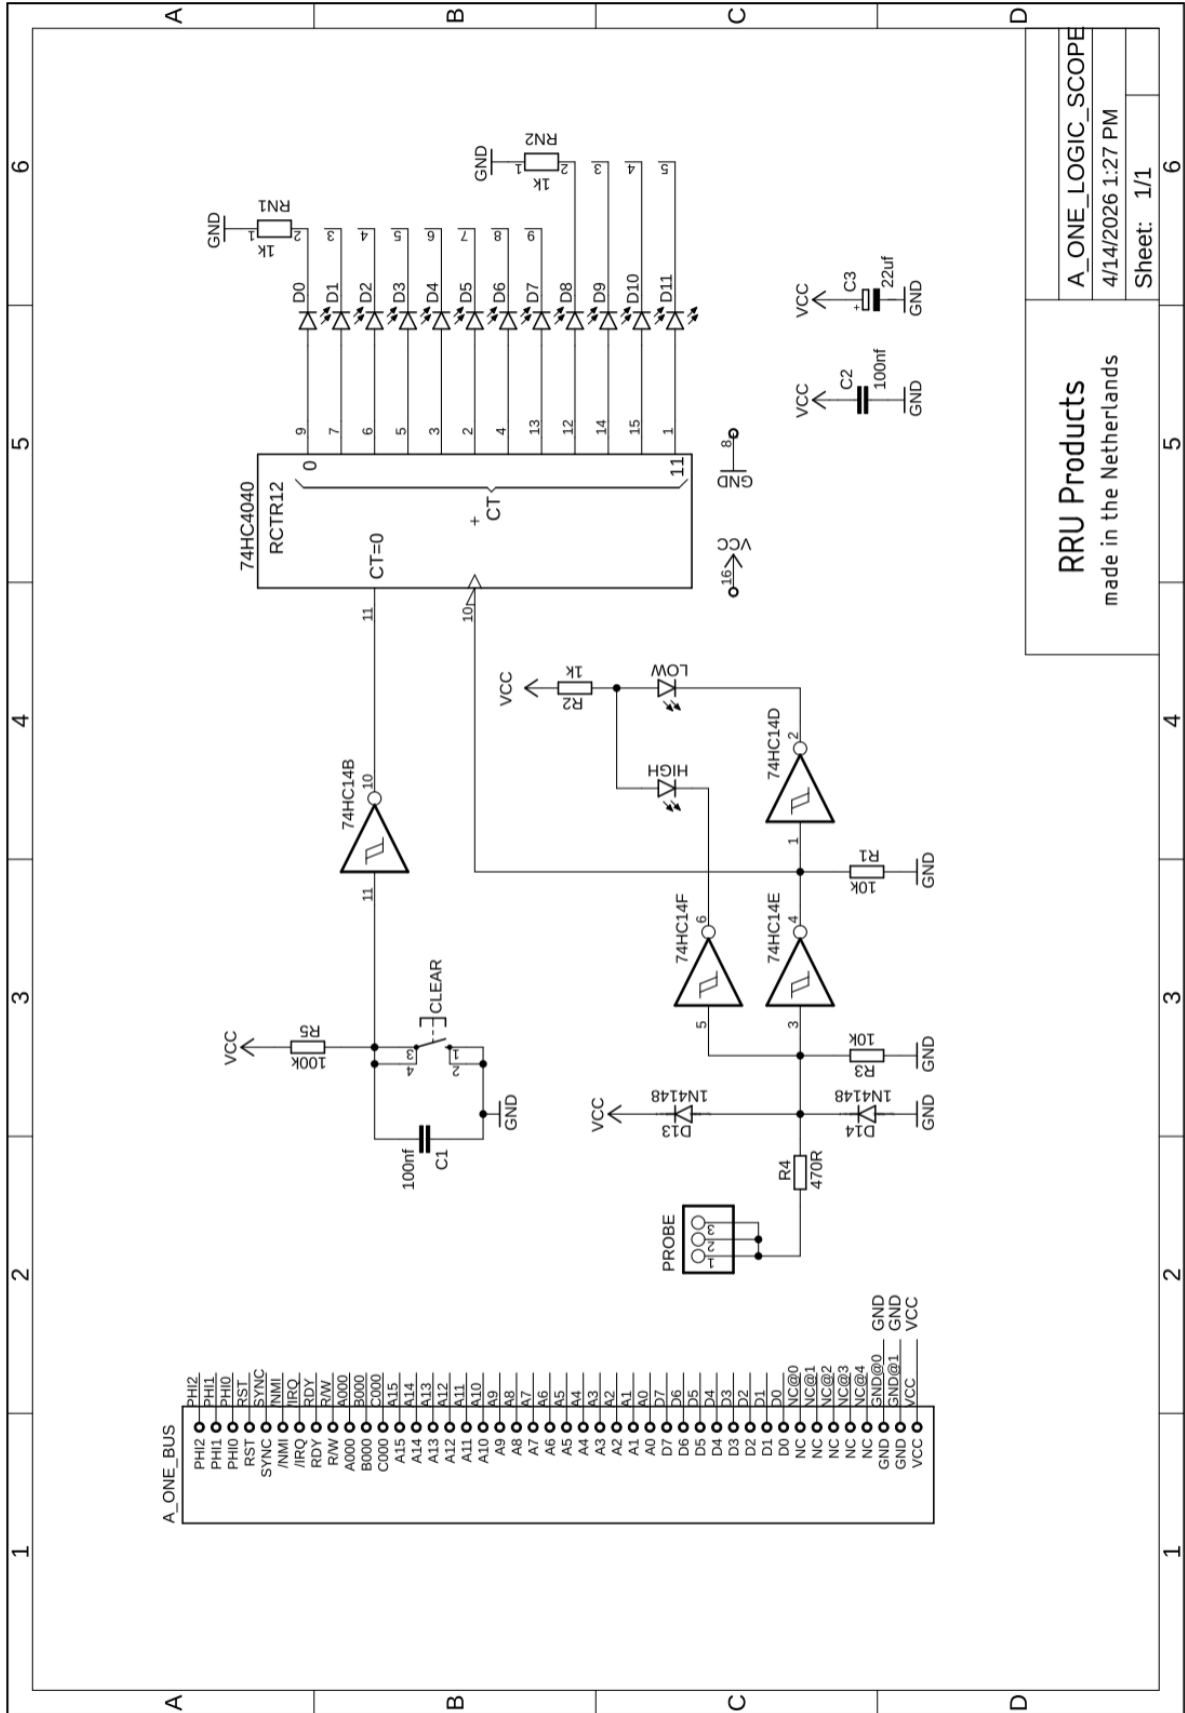

A-ONE LOGIC SCOPE SCHEMATIC DIAGRAM

RRU Products
made in the Netherlands

A_ONE_LOGIC_SCOPE
4/14/2026 1:27 PM
Sheet: 1/1

RRU-Products
Locht 42-C1
6466 GW Kerkrade
The Netherlands

contact@rerapuniverse.com
+31(0)453690000
www.rru-products.com